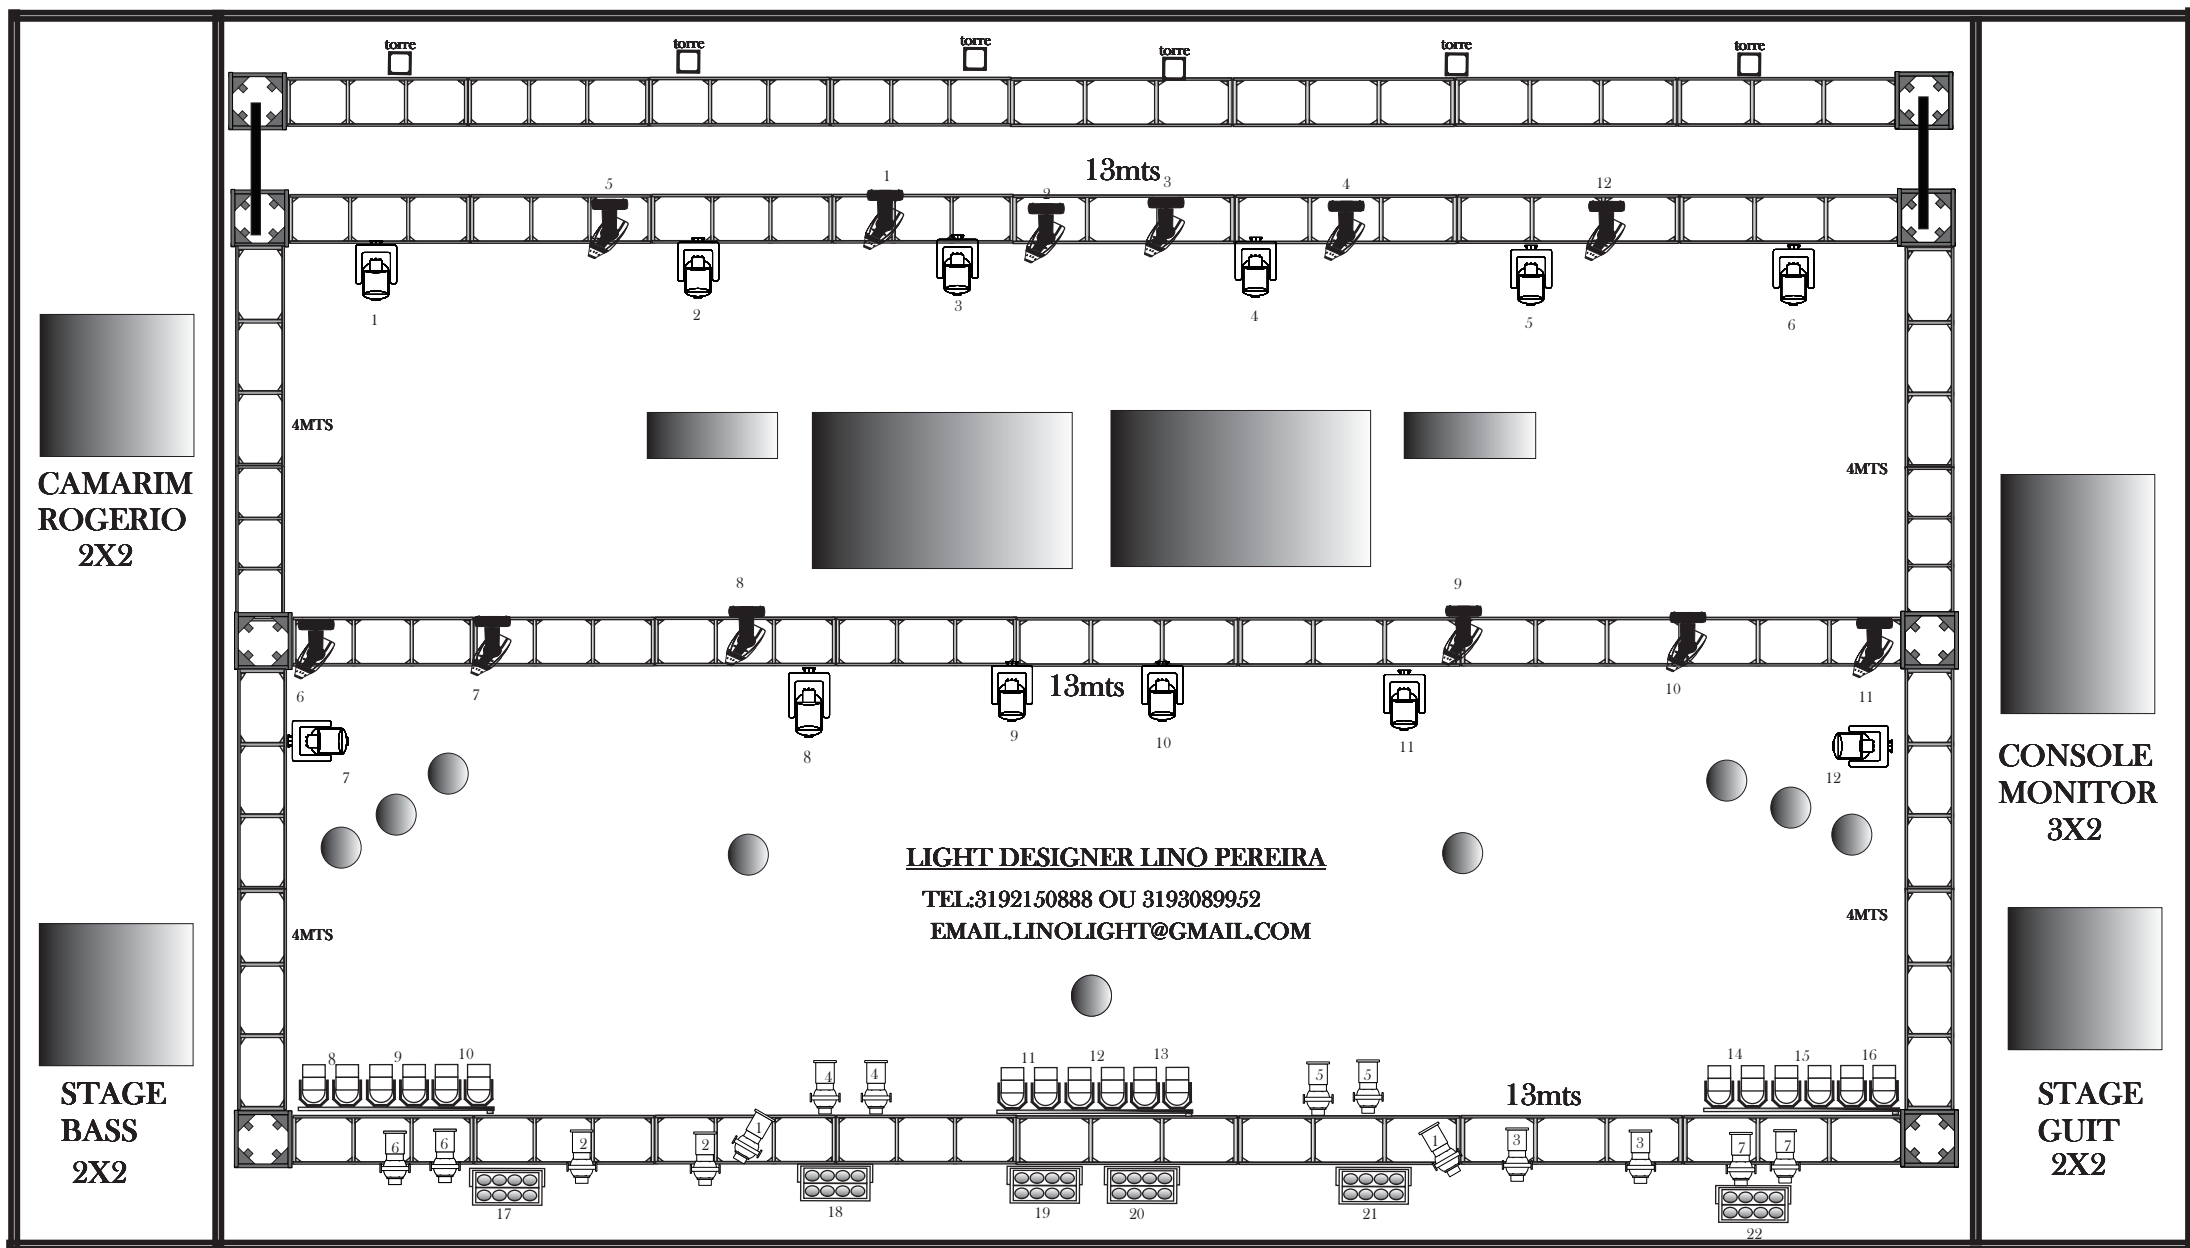

**LEGENDA**

MARTIN  VIPER SPOT AIR FX	MARTIN  RUSH BEAM MH3	MARTIN  ATOMIC LED 3000	LED  PAR LED 10 WATS	ETC  LIKO 25 GRAU	JARAG  JLINE	DWE  MINIBRUT	MARTIN  ZR 44
---	---	---	--	--	---	--	--

DIMMER DE LUZ  
INTERMEDIARIA LUZ

INTERMEDIARIA  
SOM

CAMARIM  
ROGERIO  
2X2

STAGE  
BASS  
2X2

**LIGHT DESIGNER LINO PEREIRA**  
TEL:3192150888 OU 3193089952  
EMAIL.LINOLIGHT@GMAIL.COM

CONSOLE  
MONITOR  
3X2

STAGE  
GUIT  
2X2